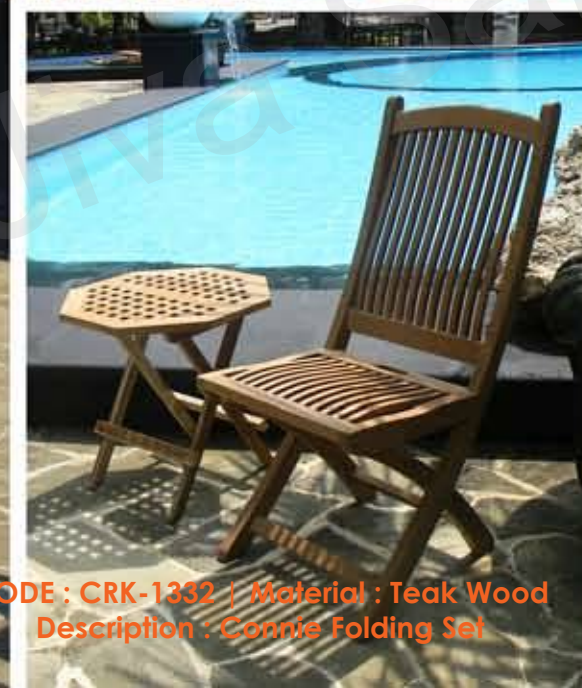

**OUTDOOR | TABLE SET**

**CODE : CRK-1330 | Material : Iron Teak Wood  
Description : Octagonal Folding Set**

**CODE : CRK-1331 | Material : Teak Wood  
Description : Octagonal Denver Set**

**CODE : CRK-1307 | Material : Teak Wood  
Description : Confiero Set with cushion**

**OUTDOOR | TABLE SET**

**CODE : CRK-1334 | Material : Teak Wood  
Description : Puerto Dining Set**

**CODE : CRK-1302 | Material : Teak Wood  
Description : Malahari Set**

**CODE : CRK-1332 | Material : Teak Wood  
Description : Connie Folding Set**